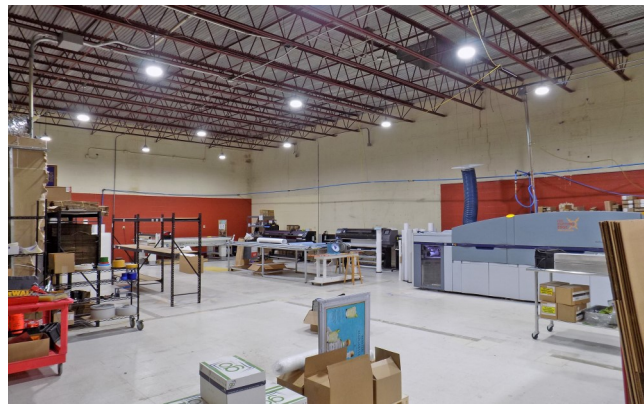

FOR SALE: 11,520 SQUARE FEET

1601 PRUDENTIAL DRIVE, DALLAS, TX 75235

INDUSTRIAL REAL ESTATE BROKERAGE

### AVAILABLE FOR SALE

- ◆ TOTAL SF: 11,520
- ◆ OFFICE SF: 2,000
- ◆ LAND SF: 35,366
- ◆ CLEAR HEIGHT: 16'
- ◆ DOCK DOORS: 1 (HYDRAULIC - 10' WIDE)
- ◆ 100% HVAC
- ◆ NEW LED LIGHTING IN WAREHOUSE
- ◆ HEAVY POWER: 3 PHASE | 440V
- ◆ AMPLE PARKING: 50 SURFACE SPACES
- ◆ CLOSE PROXIMITY TO LOVE FIELD & MAJOR FREEWAYS
- ◆ ALL SEWER LINES REPLACED: 2017