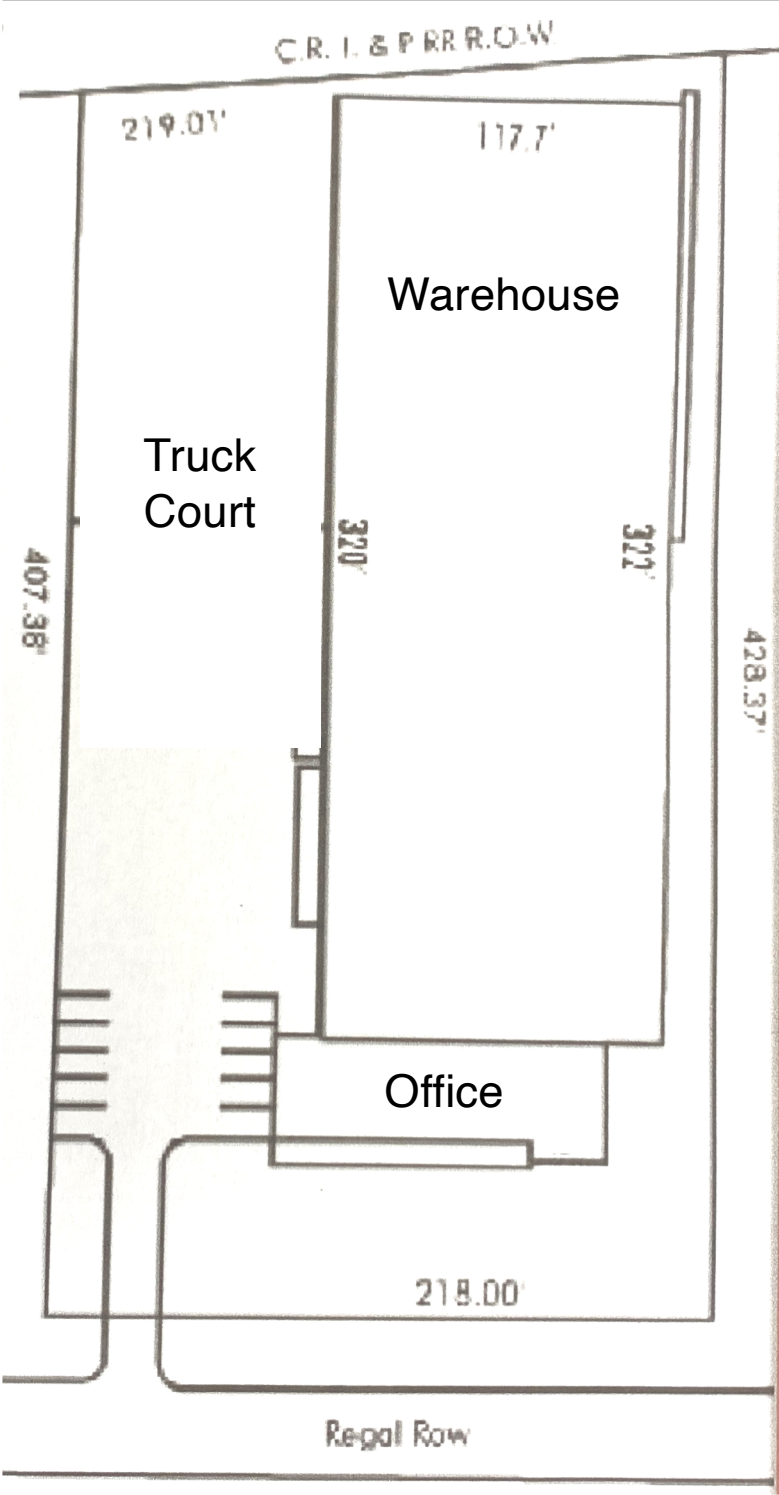

For Sublease

+/- 41,861 SF
845 Regal Row
Dallas, Texas 75247

Property Information

- Office Warehouse
- +/-3,500 SF Office Space
- 14' Clear Height
- 5 Dock High Doors
- 1 Ramped Door
- 4 Restrooms
- Sublease through November 30, 2022

For Sublease

+/- 41,861 SF
845 Regal Row
Dallas, Texas 75247

For Sublease

+/- 41,861 SF
845 Regal Row
Dallas, Texas 75247