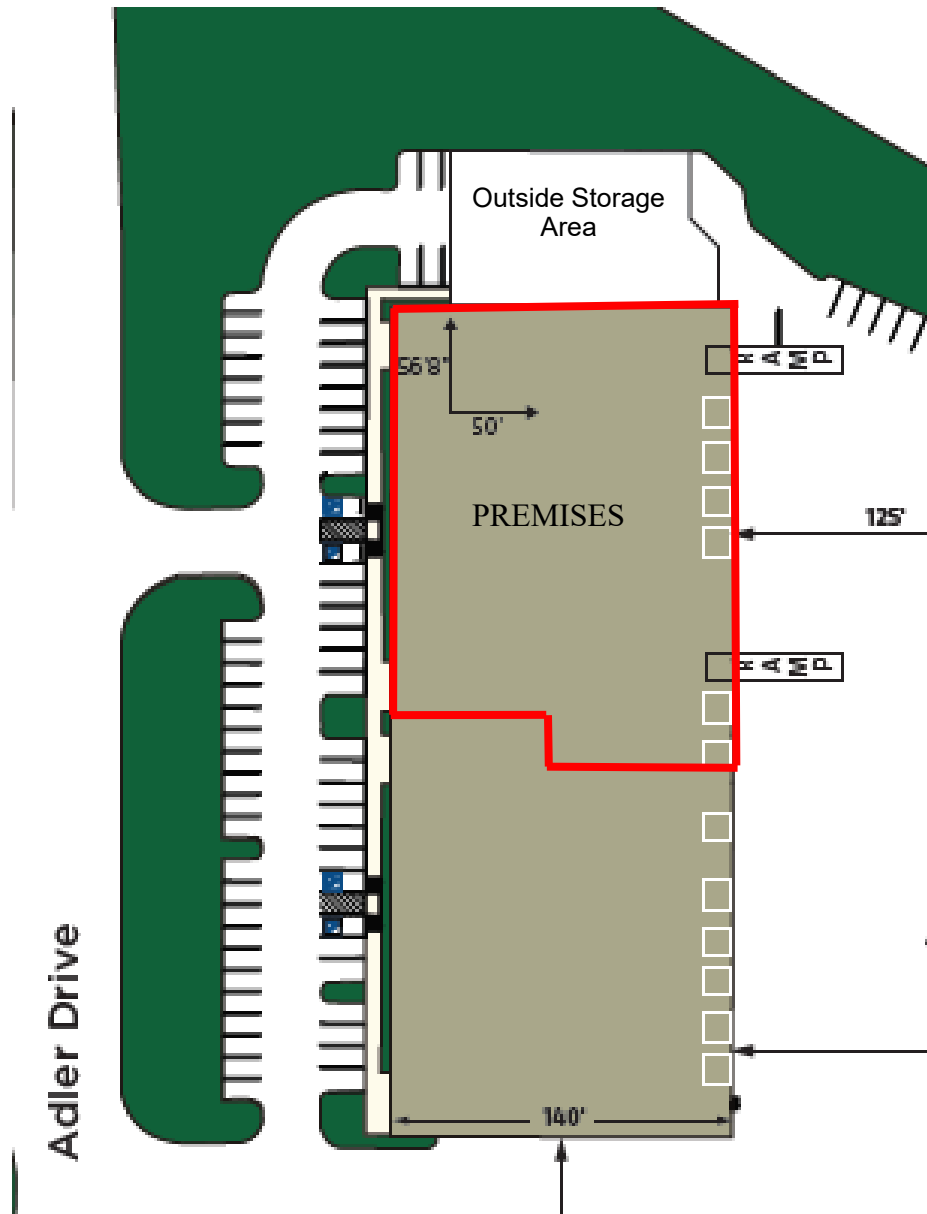

Pinnacle Business Center
4310 Adler, Suite 200
Dallas, Texas 75211

26,550 SF Available

**Office/
Warehouse
for
Lease**

Project features:

- Approximately 4,688 SF office
- 28' clear height
- Front park / rear load
- Fully sprinklered
- Outside storage
- Close proximity to I-30, Loop 12 I-35

Pinnacle Business Center
4310 Adler, Suite 200
Dallas, Texas 75211

26,550 SF Available

Office/
Warehouse
for
Lease

Pinnacle Business Center
4310 Adler, Suite 200
Dallas, Texas 75211

26,550 SF Available

Office/
Warehouse
for
Lease

Pinnacle Business Center
4310 Adler, Suite 200
Dallas, Texas 75211

26,550 SF Available

Office/
Warehouse
for
Lease

Pinnacle Business Center
4310 Adler, Suite 200
Dallas, Texas 75211

26,550 SF Available

**Office/
Warehouse
for
Lease**