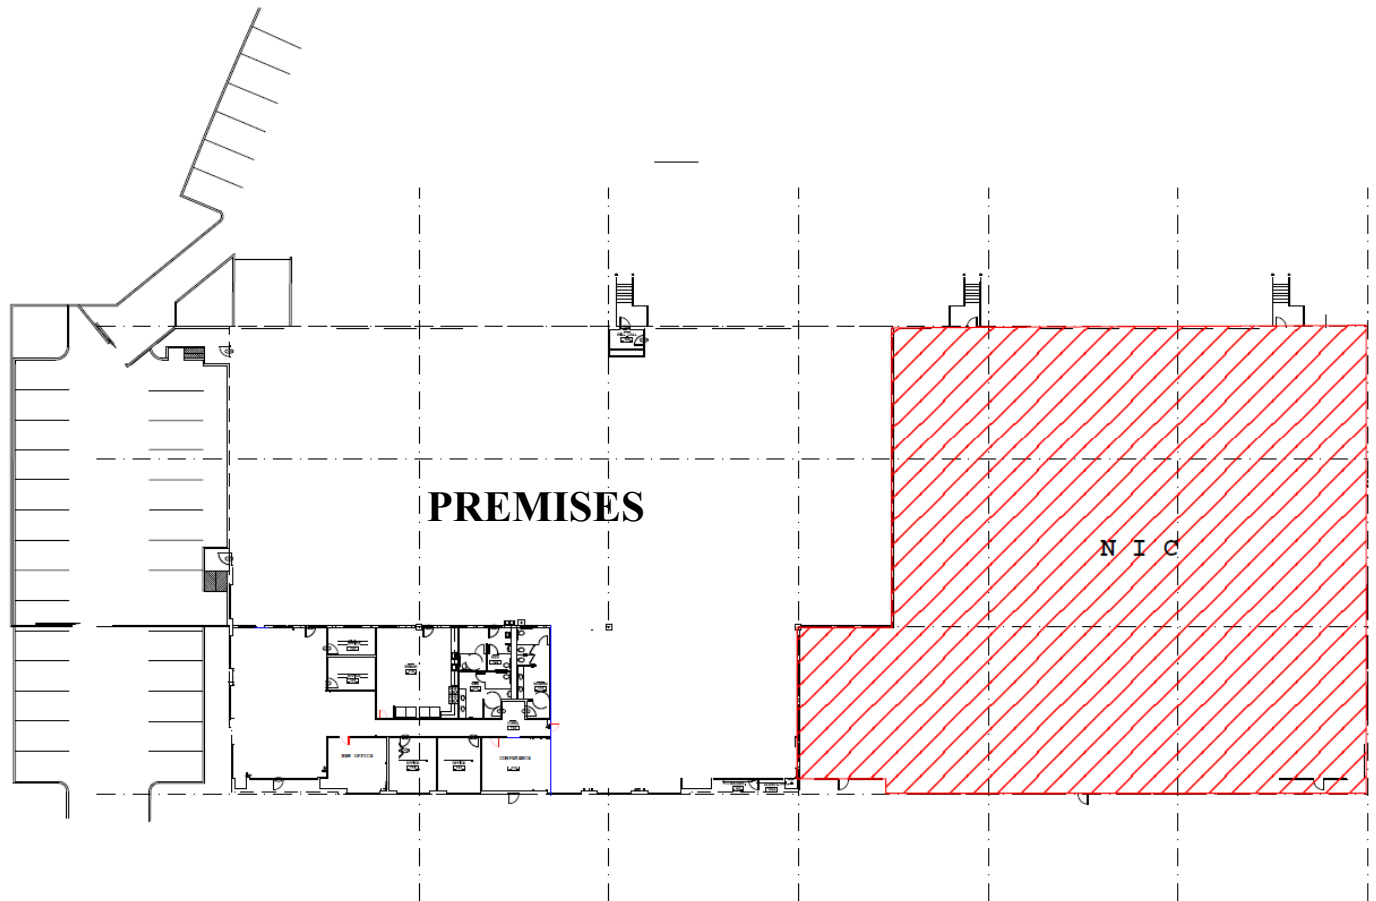

Pinnacle Business Center
4310 Adler, Suite 200
Dallas, Texas 75211

26,550 SF Available

**Office/
Warehouse
for
Lease**

Project features:

- Approximately 4,688 SF office
- 28' clear height
- Front park / rear load
- Fully sprinklered
- Outside storage
- Close proximity to I-30, Loop 12 I-35

Pinnacle Business Center
4310 Adler, Suite 200
Dallas, Texas 75211

26,550 SF Available

Office/
Warehouse
for
Lease

Pinnacle Business Center
4310 Adler, Suite 200
Dallas, Texas 75211

26,550 SF Available

Office/
Warehouse
for
Lease