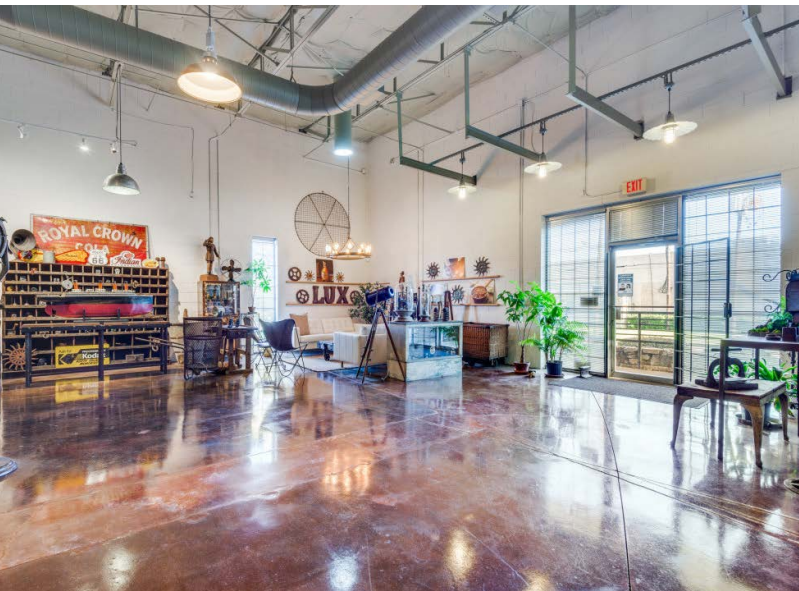

FOR SALE OR LEASE

1225 ROUND TABLE

DALLAS | TX 75247

SF
12,500

PROPERTY FEATURES

1 Dock High

1 Grade Level Door

16' Clear

Ample Parking

HIGHLIGHTS

2010

Fully Renovated, High end finish out

CENTRAL LOCATION

10 min from Dallas Love Field Airport

CONFERENCE ROOM