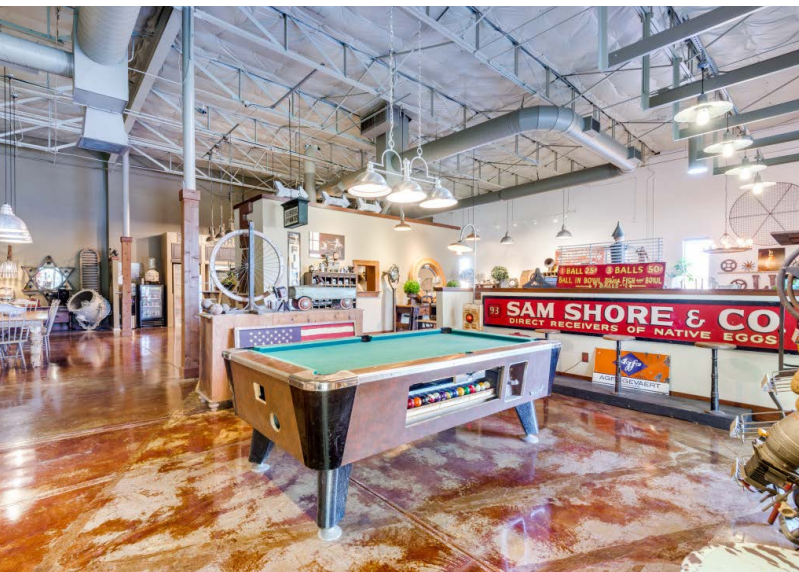

FOR SALE OR LEASE

1225 ROUND TABLE

DALLAS | TX 75247

SF
12,500

PROPERTY FEATURES

1 Dock High

1 Grade Level Door

16' Clear

Ample Parking

HIGHLIGHTS

2010

Fully Renovated, High end finish out

CENTRAL LOCATION

10 min from Dallas Love Field Airport

CONFERENCE ROOM