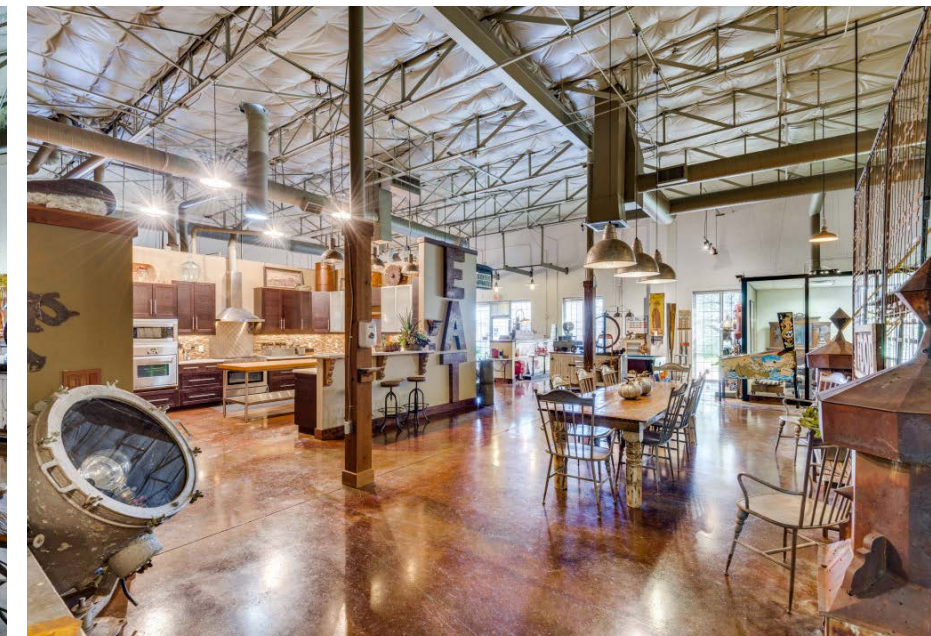

FOR SALE OR LEASE

1225 ROUND TABLE

DALLAS | TX 75247

SF
12,500

PROPERTY FEATURES

1 Dock High

1 Grade Level Door

16' Clear

Ample Parking

HIGHLIGHTS

2010

Fully Renovated, High end finish out

CENTRAL LOCATION

10 min from Dallas Love Field Airport

CONFERENCE ROOM